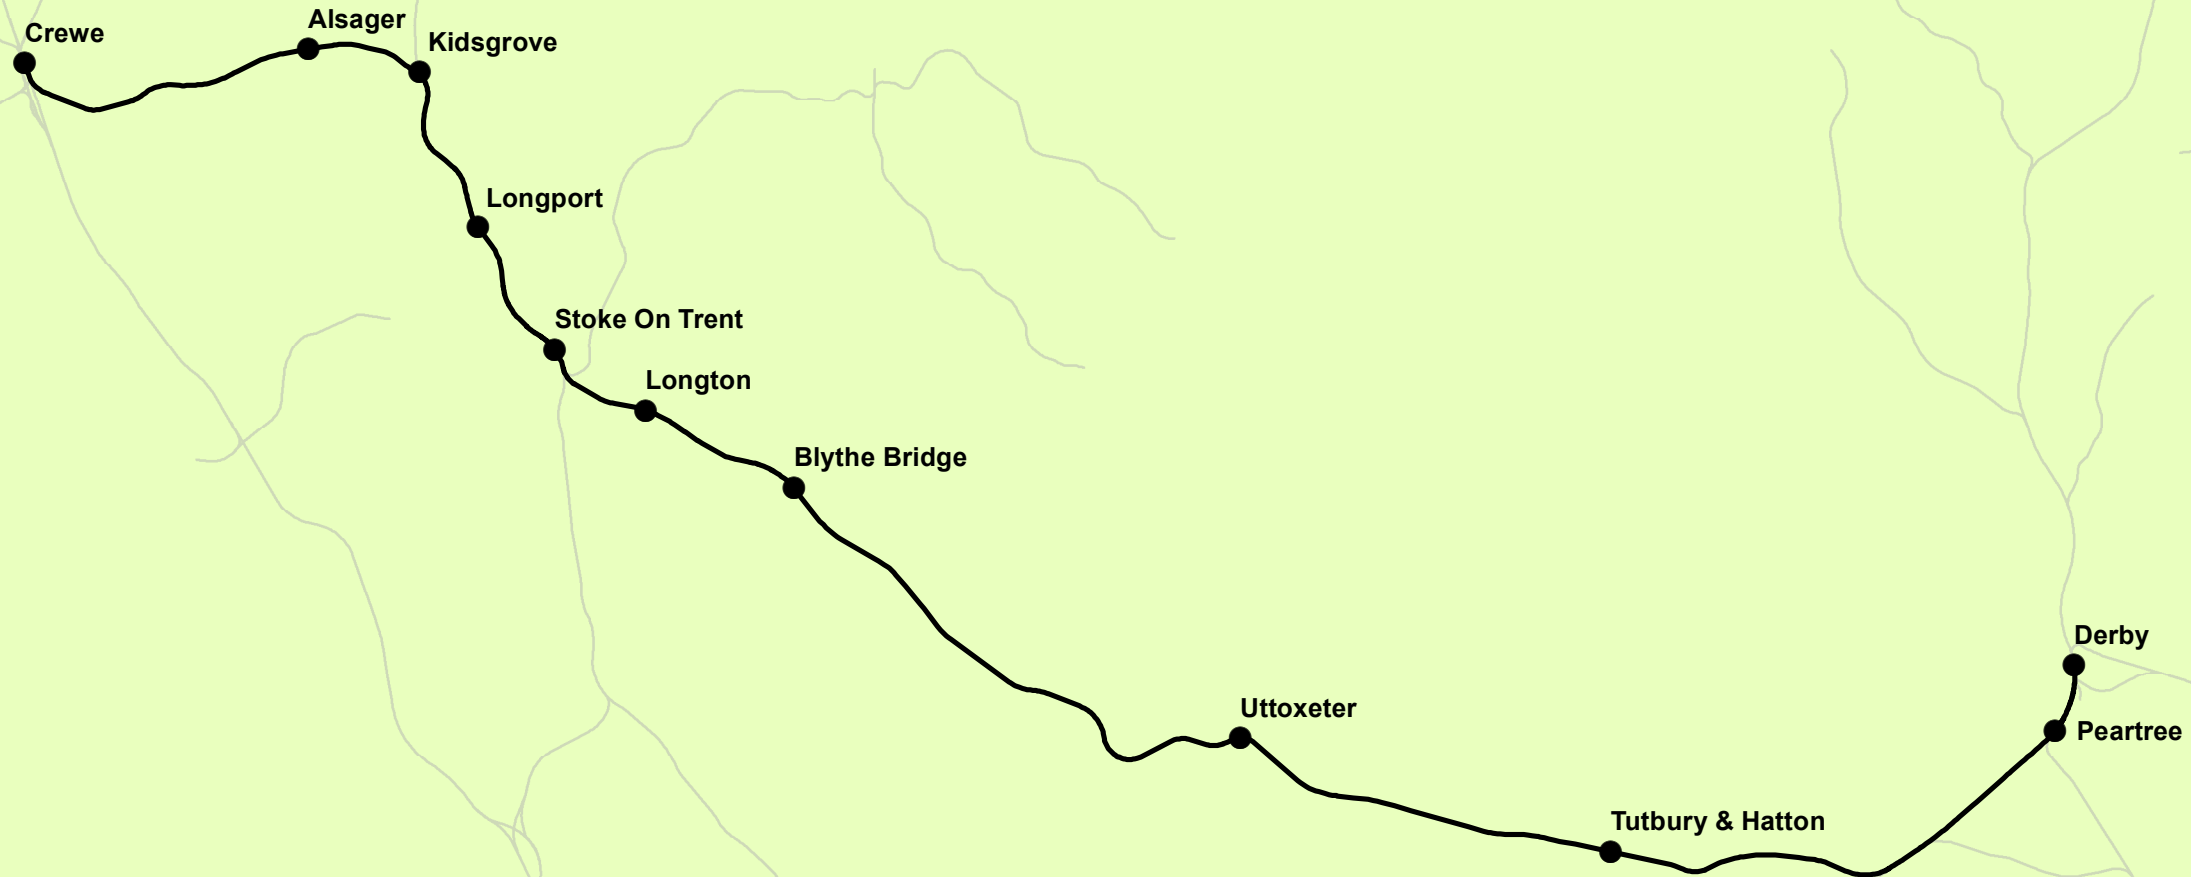

CLIENT: SYSTEM OPERATOR

JOB NO.: 11161.100

SCALE: 1:240,000 @ A3

USE TYPE: [OFFICIAL] DATE: 27/03/2020

VERSION: 02 QA BY: DJ PRODUCED BY: JAB

LEGEND

- Timetable 050 Stations
- Timetable 050 Extents
- Network Stations
- National Rail Network