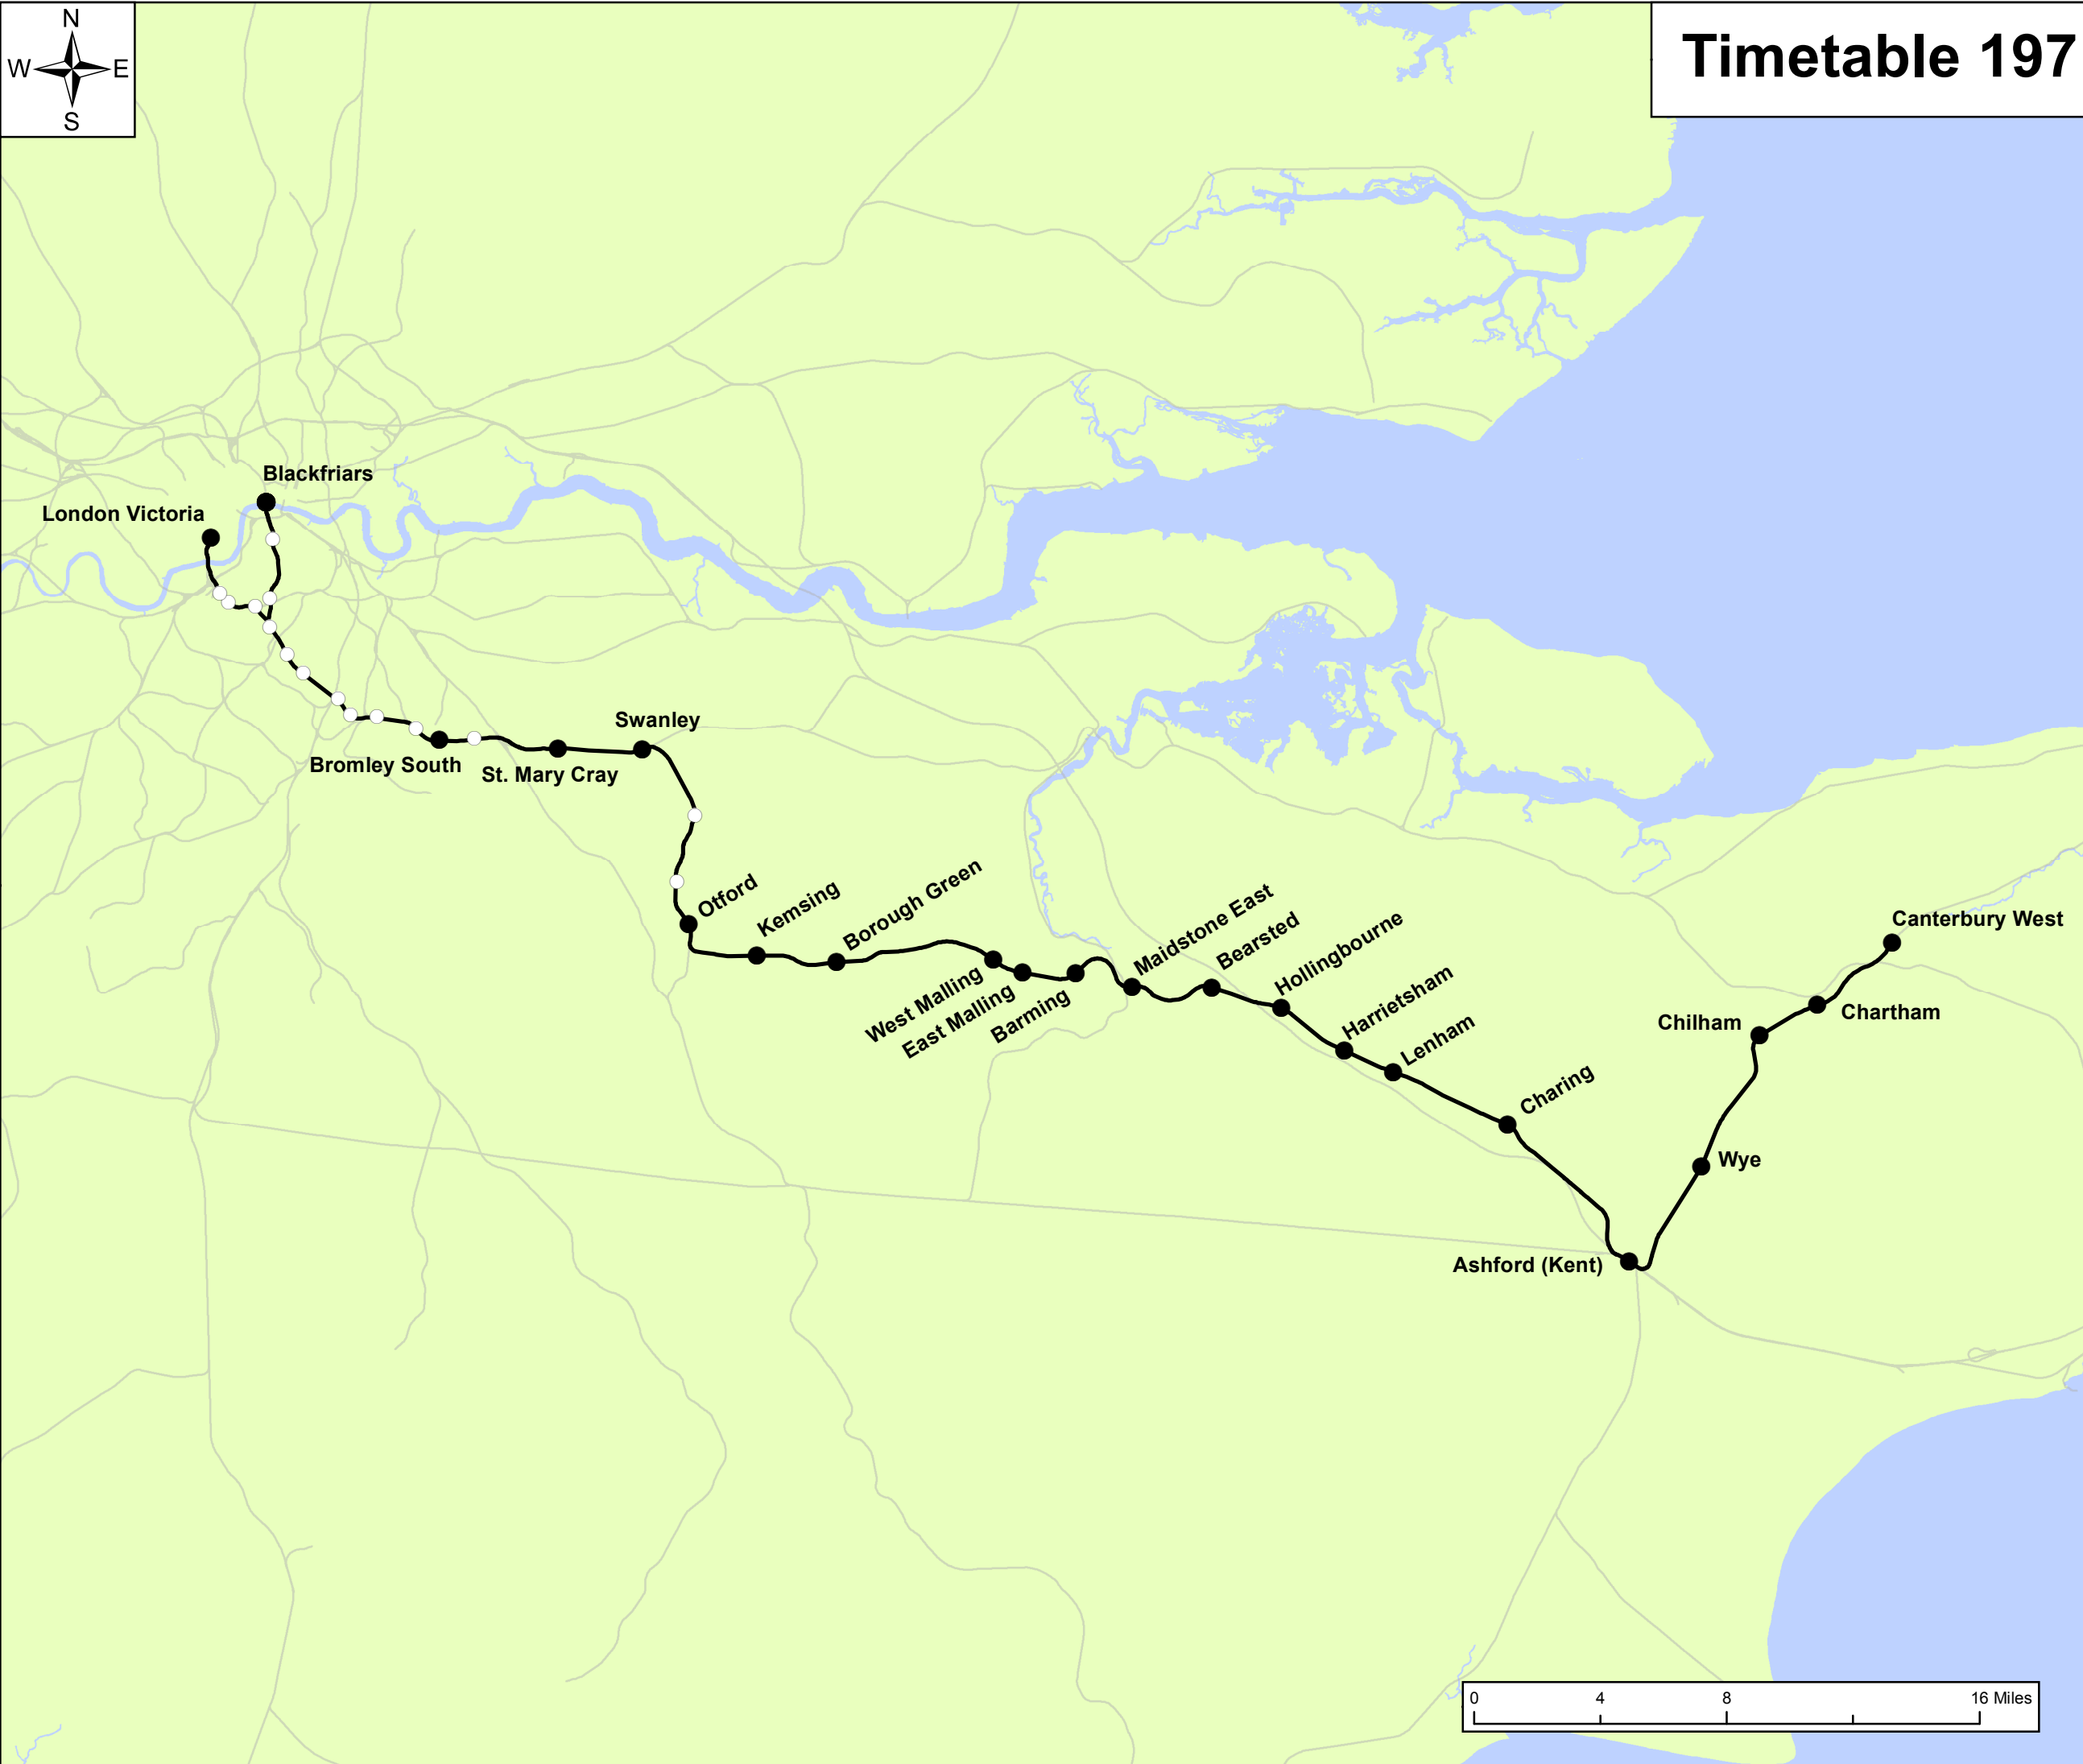

Timetable 197

Asset Information Services
 Contains Ordnance Survey data ©
 Crown copyright and database right 2020.
 Licence No: 0100040692
GeospatialReportingAnalysis@NetworkRail.co.uk

National Rail Timetable Timetable 197

CLIENT:	SYSTEM OPERATOR		
JOB NO.:	11161.100		
SCALE:	1:310,000 @ A3		
USE TYPE:	[OFFICIAL]	DATE:	03/04/2020
VERSION:	03	QA BY:	DJ
		PRODUCED BY:	JAB

- LEGEND**
- Timetable 197 Stations
 - Timetable 197 Extents
 - Network Stations
 - National Rail Network