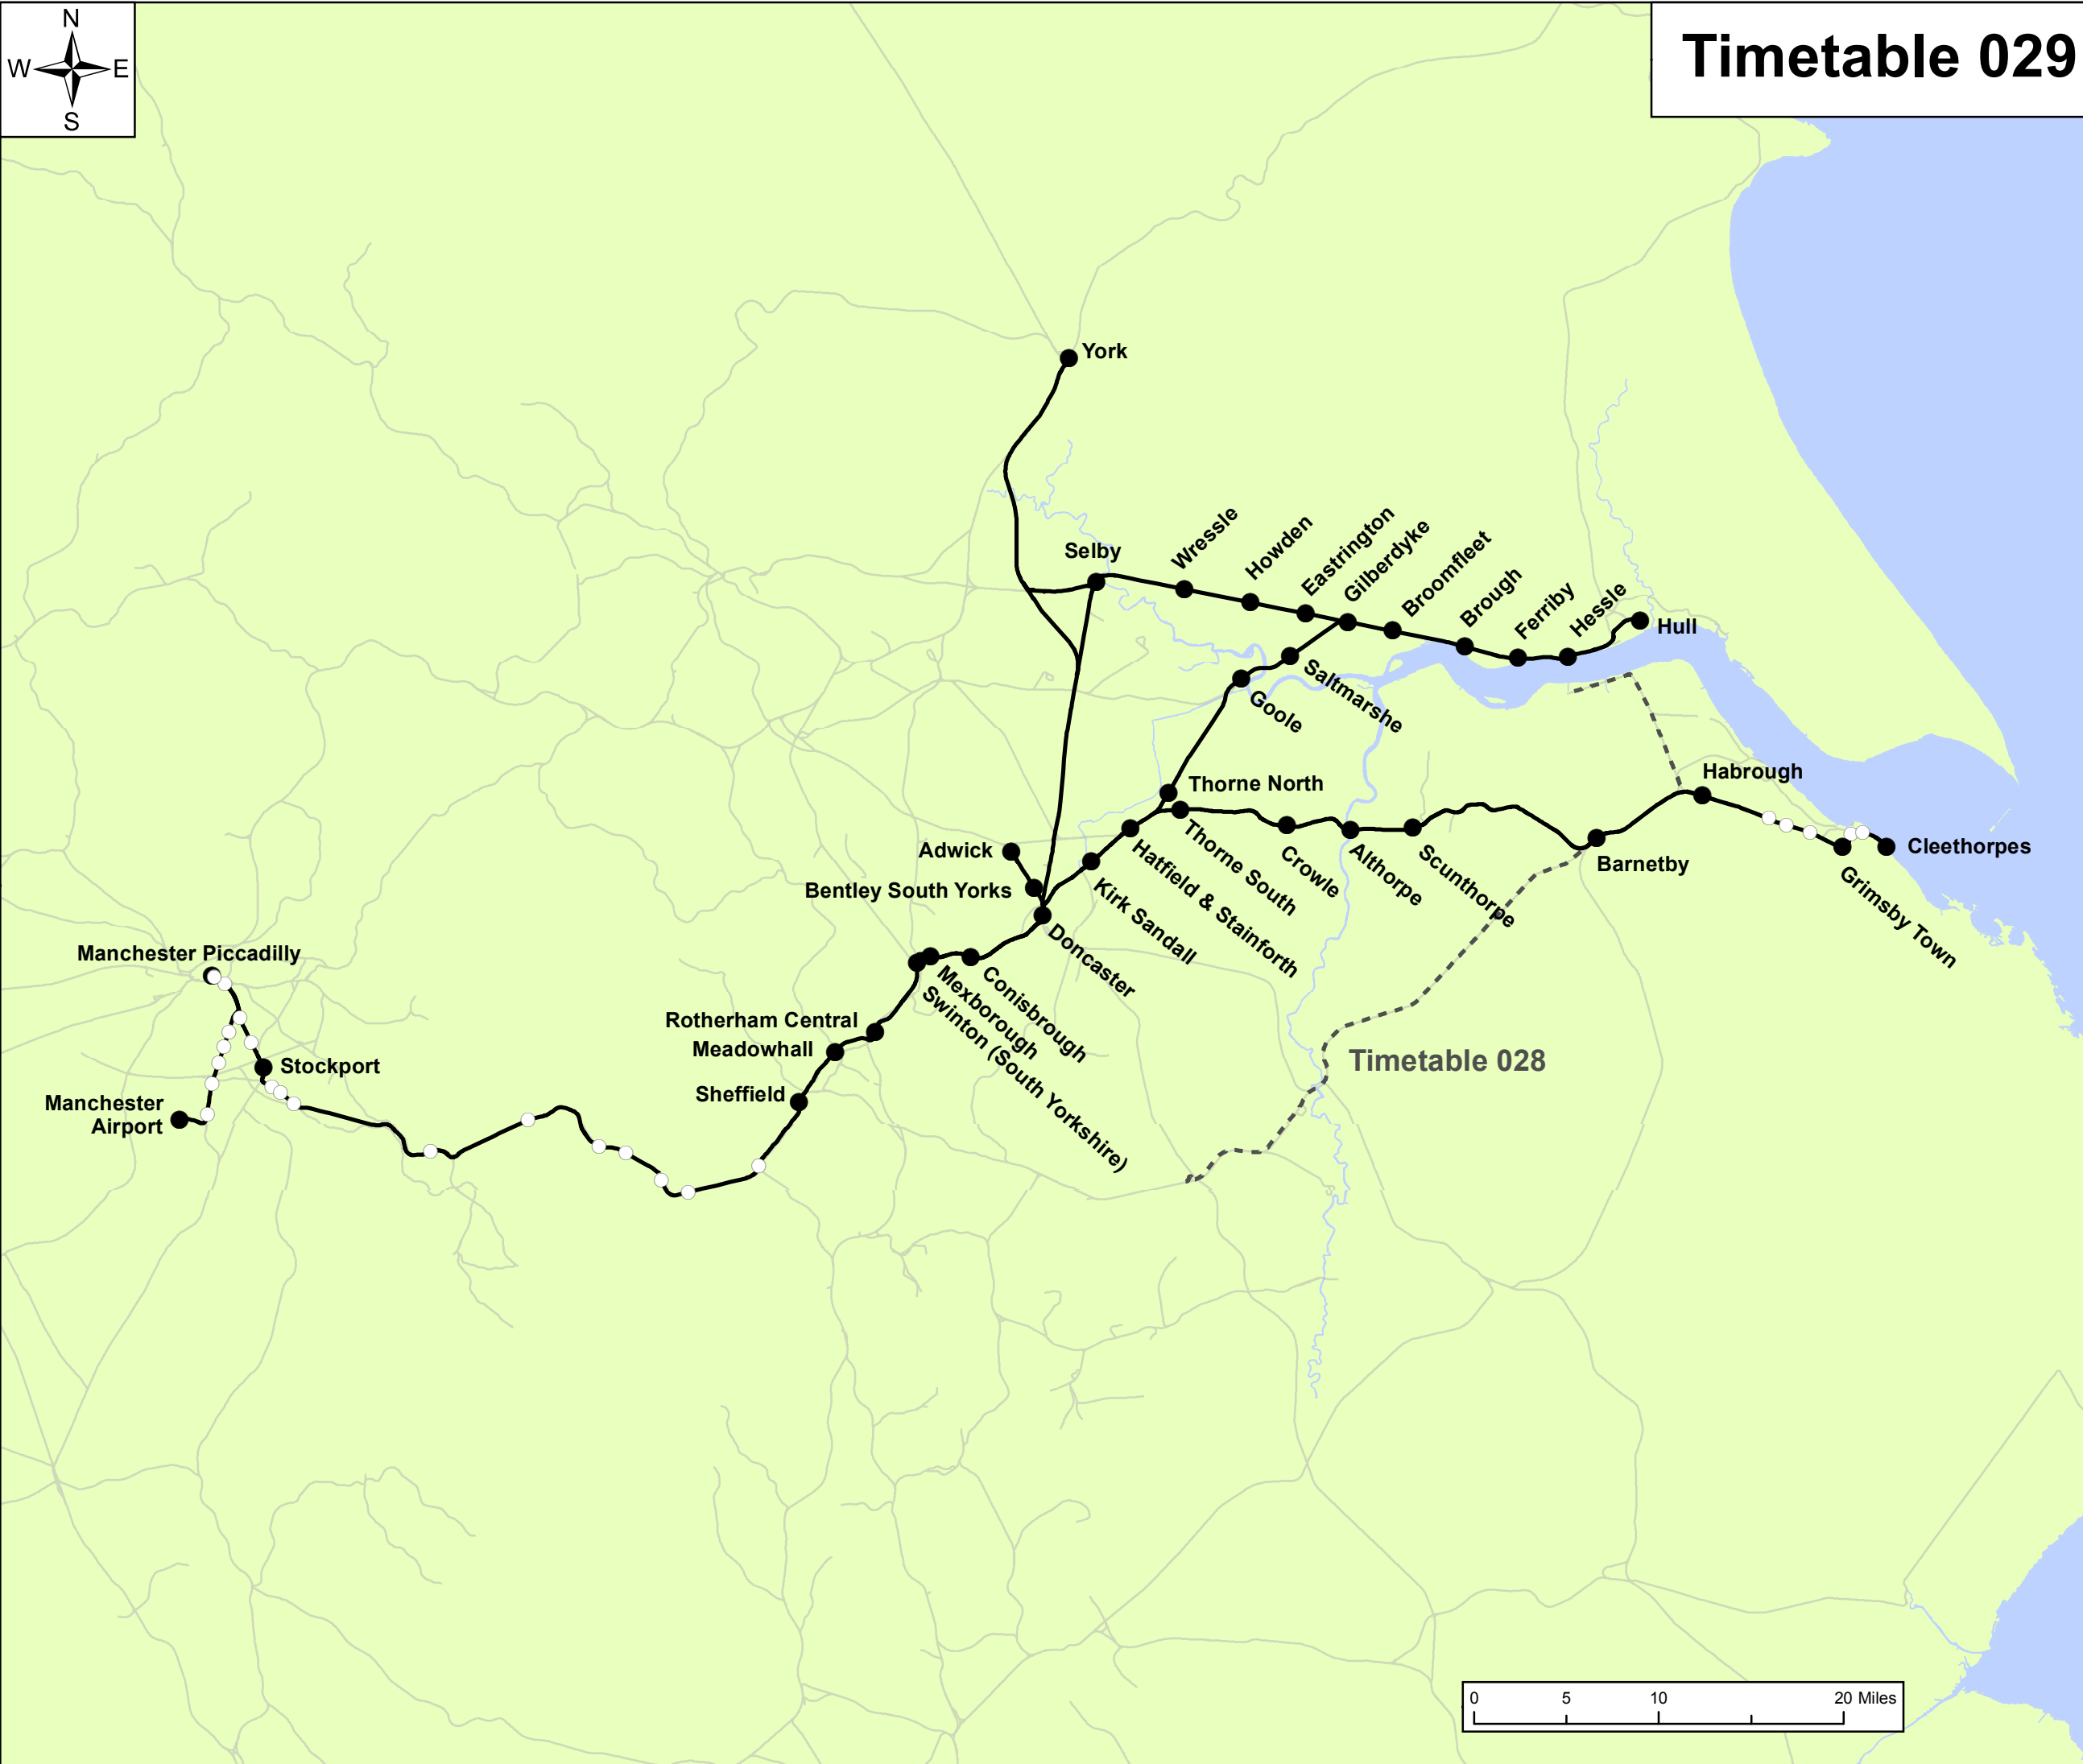

Timetable 029

Asset Information Services
 Contains Ordnance Survey data ©
 Crown copyright and database right 2020.
 Licence No: 0100040692
GeospatialReportingAnalysis@NetworkRail.co.uk

National Rail Timetable Timetable 029

CLIENT:	SYSTEM OPERATOR		
JOB NO.:	11161.100		
SCALE:	1:530,000 @ A3		
USE TYPE:	[OFFICIAL]	DATE:	30/03/2020
VERSION:	04	QA BY:	DJ
		PRODUCED BY:	JAB

LEGEND

- Timetable 029 Stations
- Timetable 029 Extents
- Network Stations
- National Rail Network