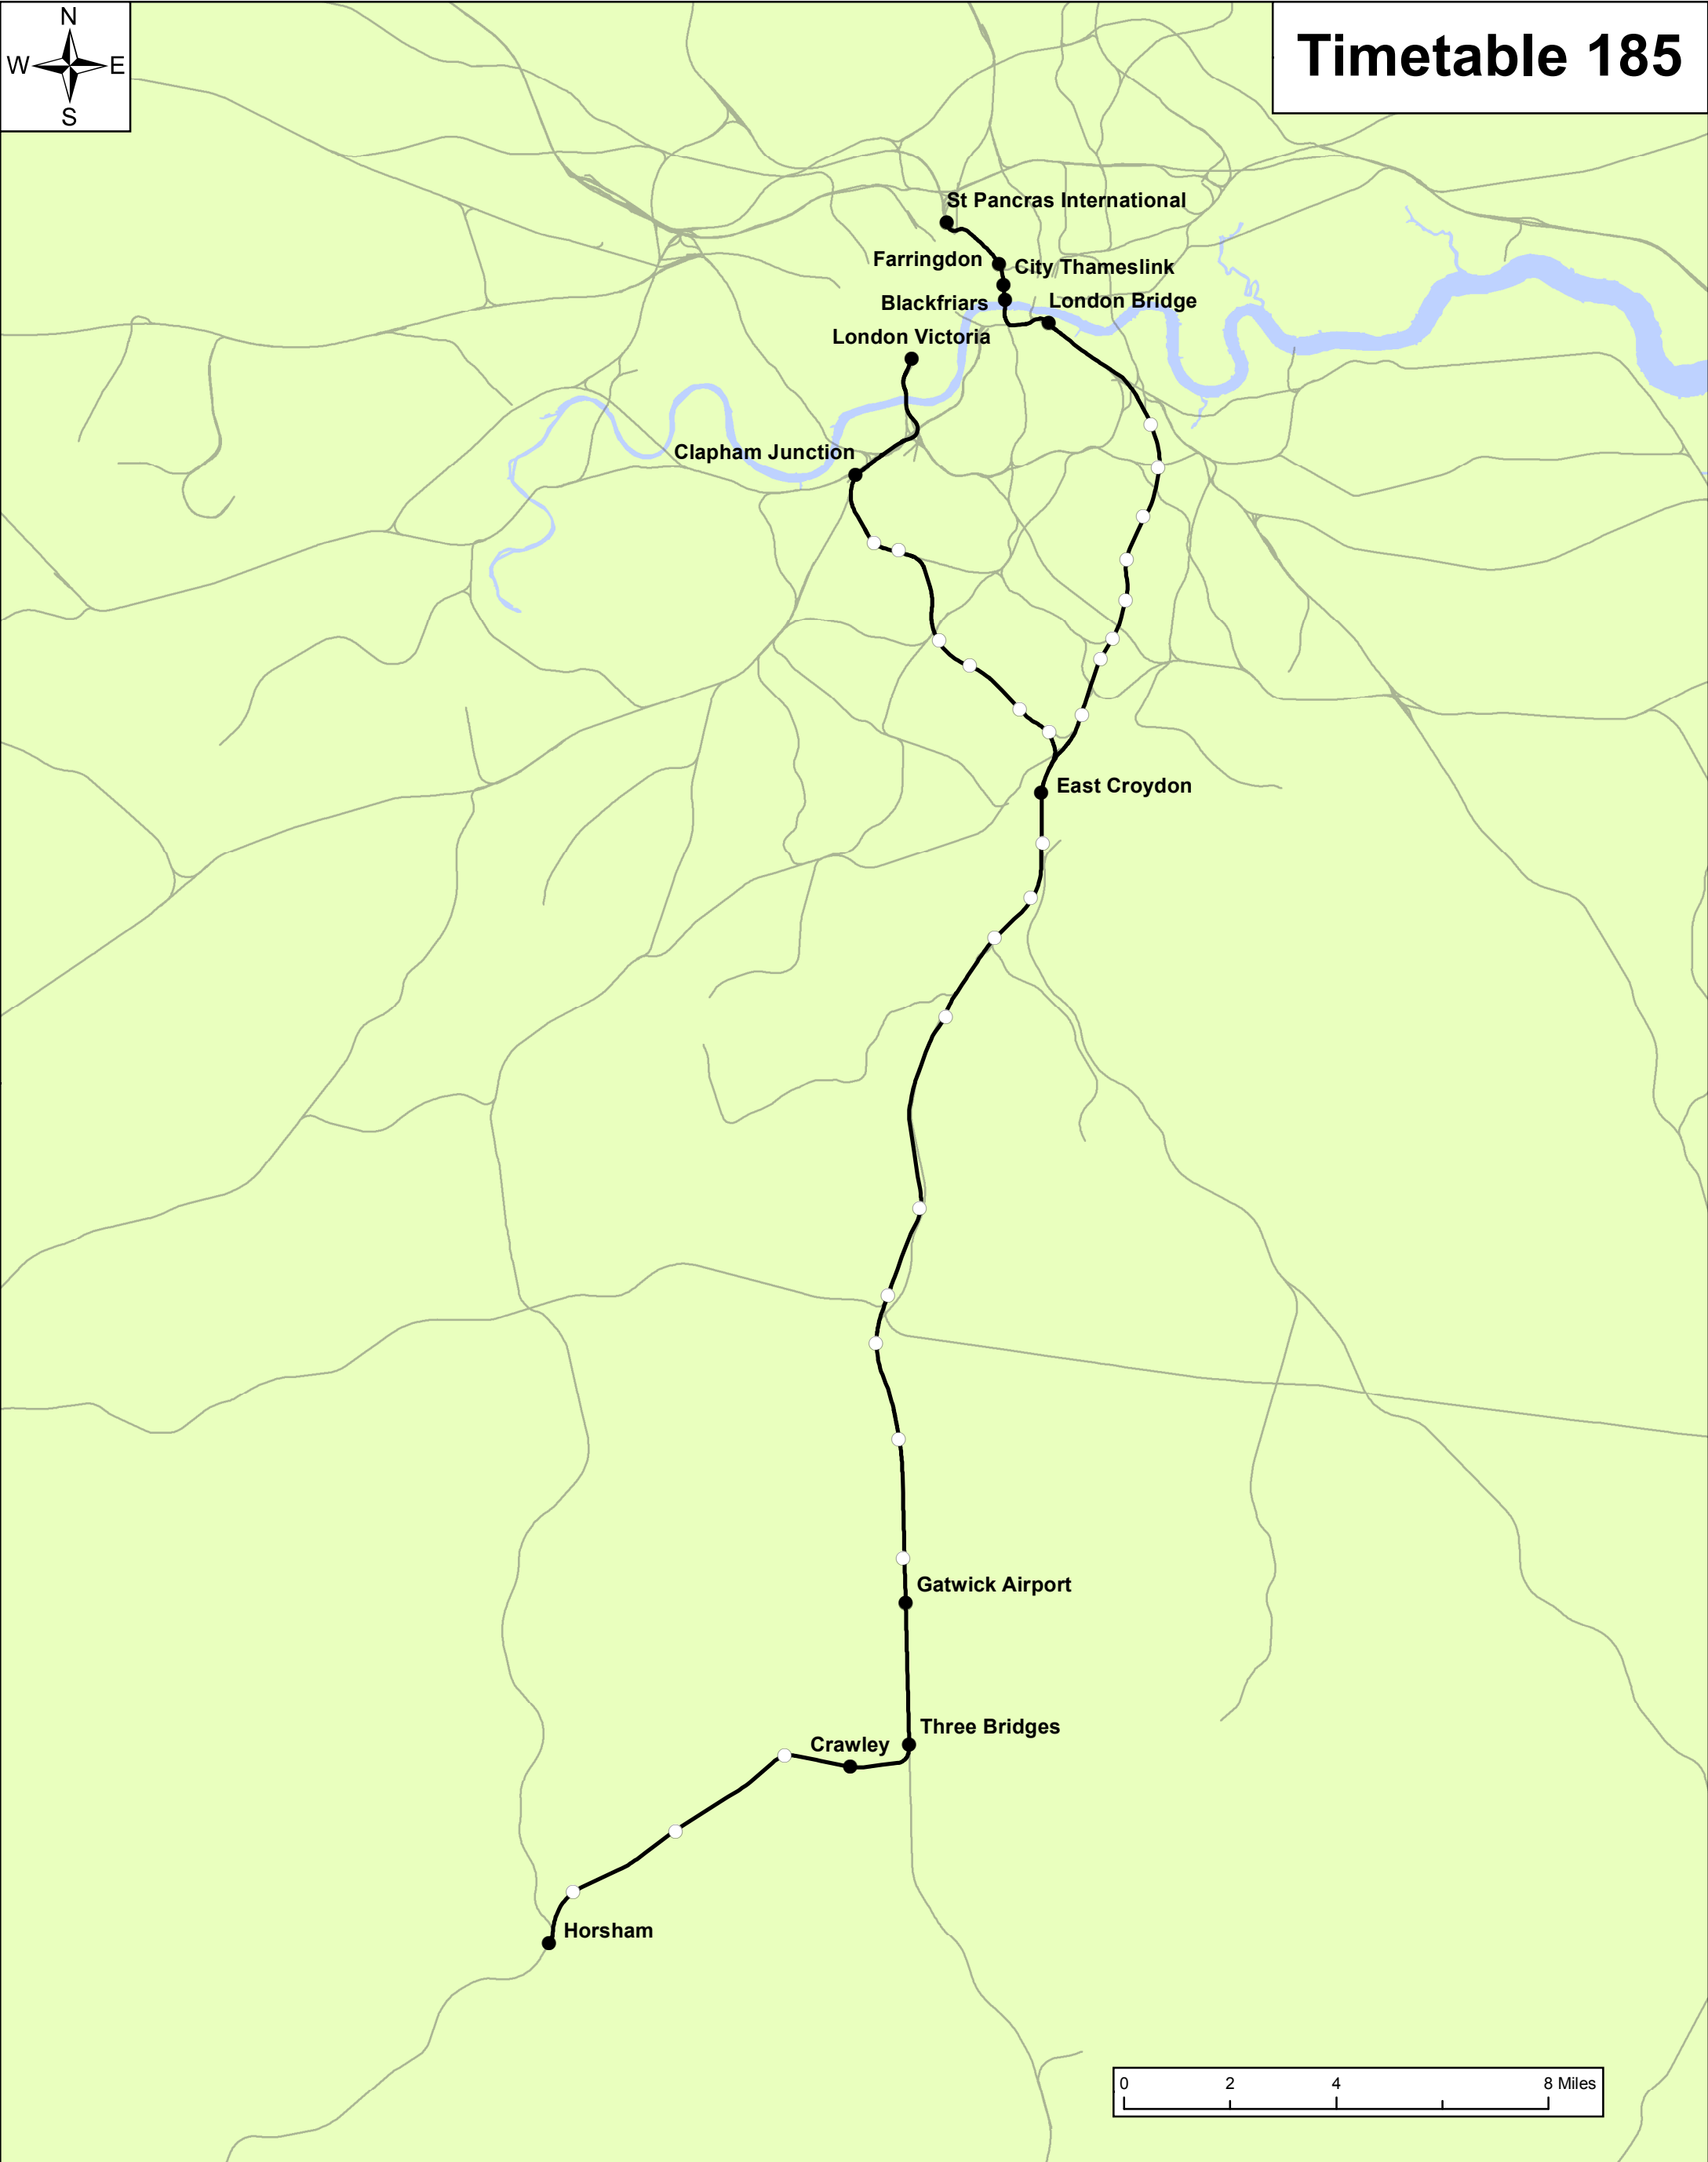

Timetable 185

LEGEND

- Timetable 185 Stations
- Timetable 185 Extents
- Network Stations
- National Rail Network

Corporate GIS data is subject to frequent updates therefore any data exported from the corporate GIS system is a static representation of the data at the time of export, and should be treated as such. No warranty or guarantee is given as to the absolute accuracy or completeness of this information. Network Rail disclaims any responsibility for any loss, damage or inconvenience howsoever caused arising out of or as a consequence of reliance on this information in any context.

National Rail Timetable Timetable 185	
CLIENT:	SYSTEM OPERATOR
JOB NO.:	11161.100
USE TYPE:	[OFFICIAL]
SCALE :	1:180,000 @ A3
DATE:	02/04/2020
VERSION:	03
PRODUCED BY:	JAB
QA BY:	DJ

Asset Information Services

Contains Ordnance Survey data ©
Crown copyright and database right 2020.
Licence No: 0100040692

GeospatialReportingAnalysis@NetworkRail.co.uk